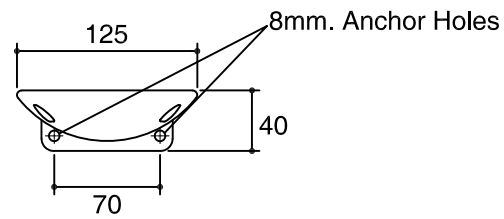

Dimensions are approximate.

Unit: mm

SKU	K-17080X-WK
Name	SUN
Description	TOOTHBRUSH HOLDER

KARAT

* The recommended dimension for installation can be adjusted according to user preferences and layout.