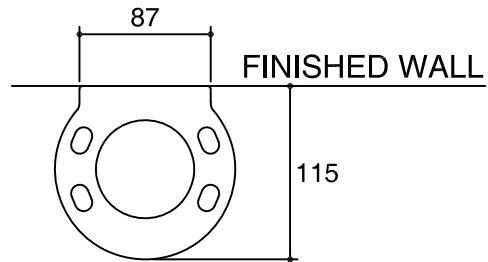

Dimensions are approximate.

Unit: mm

SKU	K-17080X-WK
Name	SUN
Description	TOOTHBRUSH HOLDER

KARAT

* The recommended dimension for installation can be adjusted according to user preferences and layout.